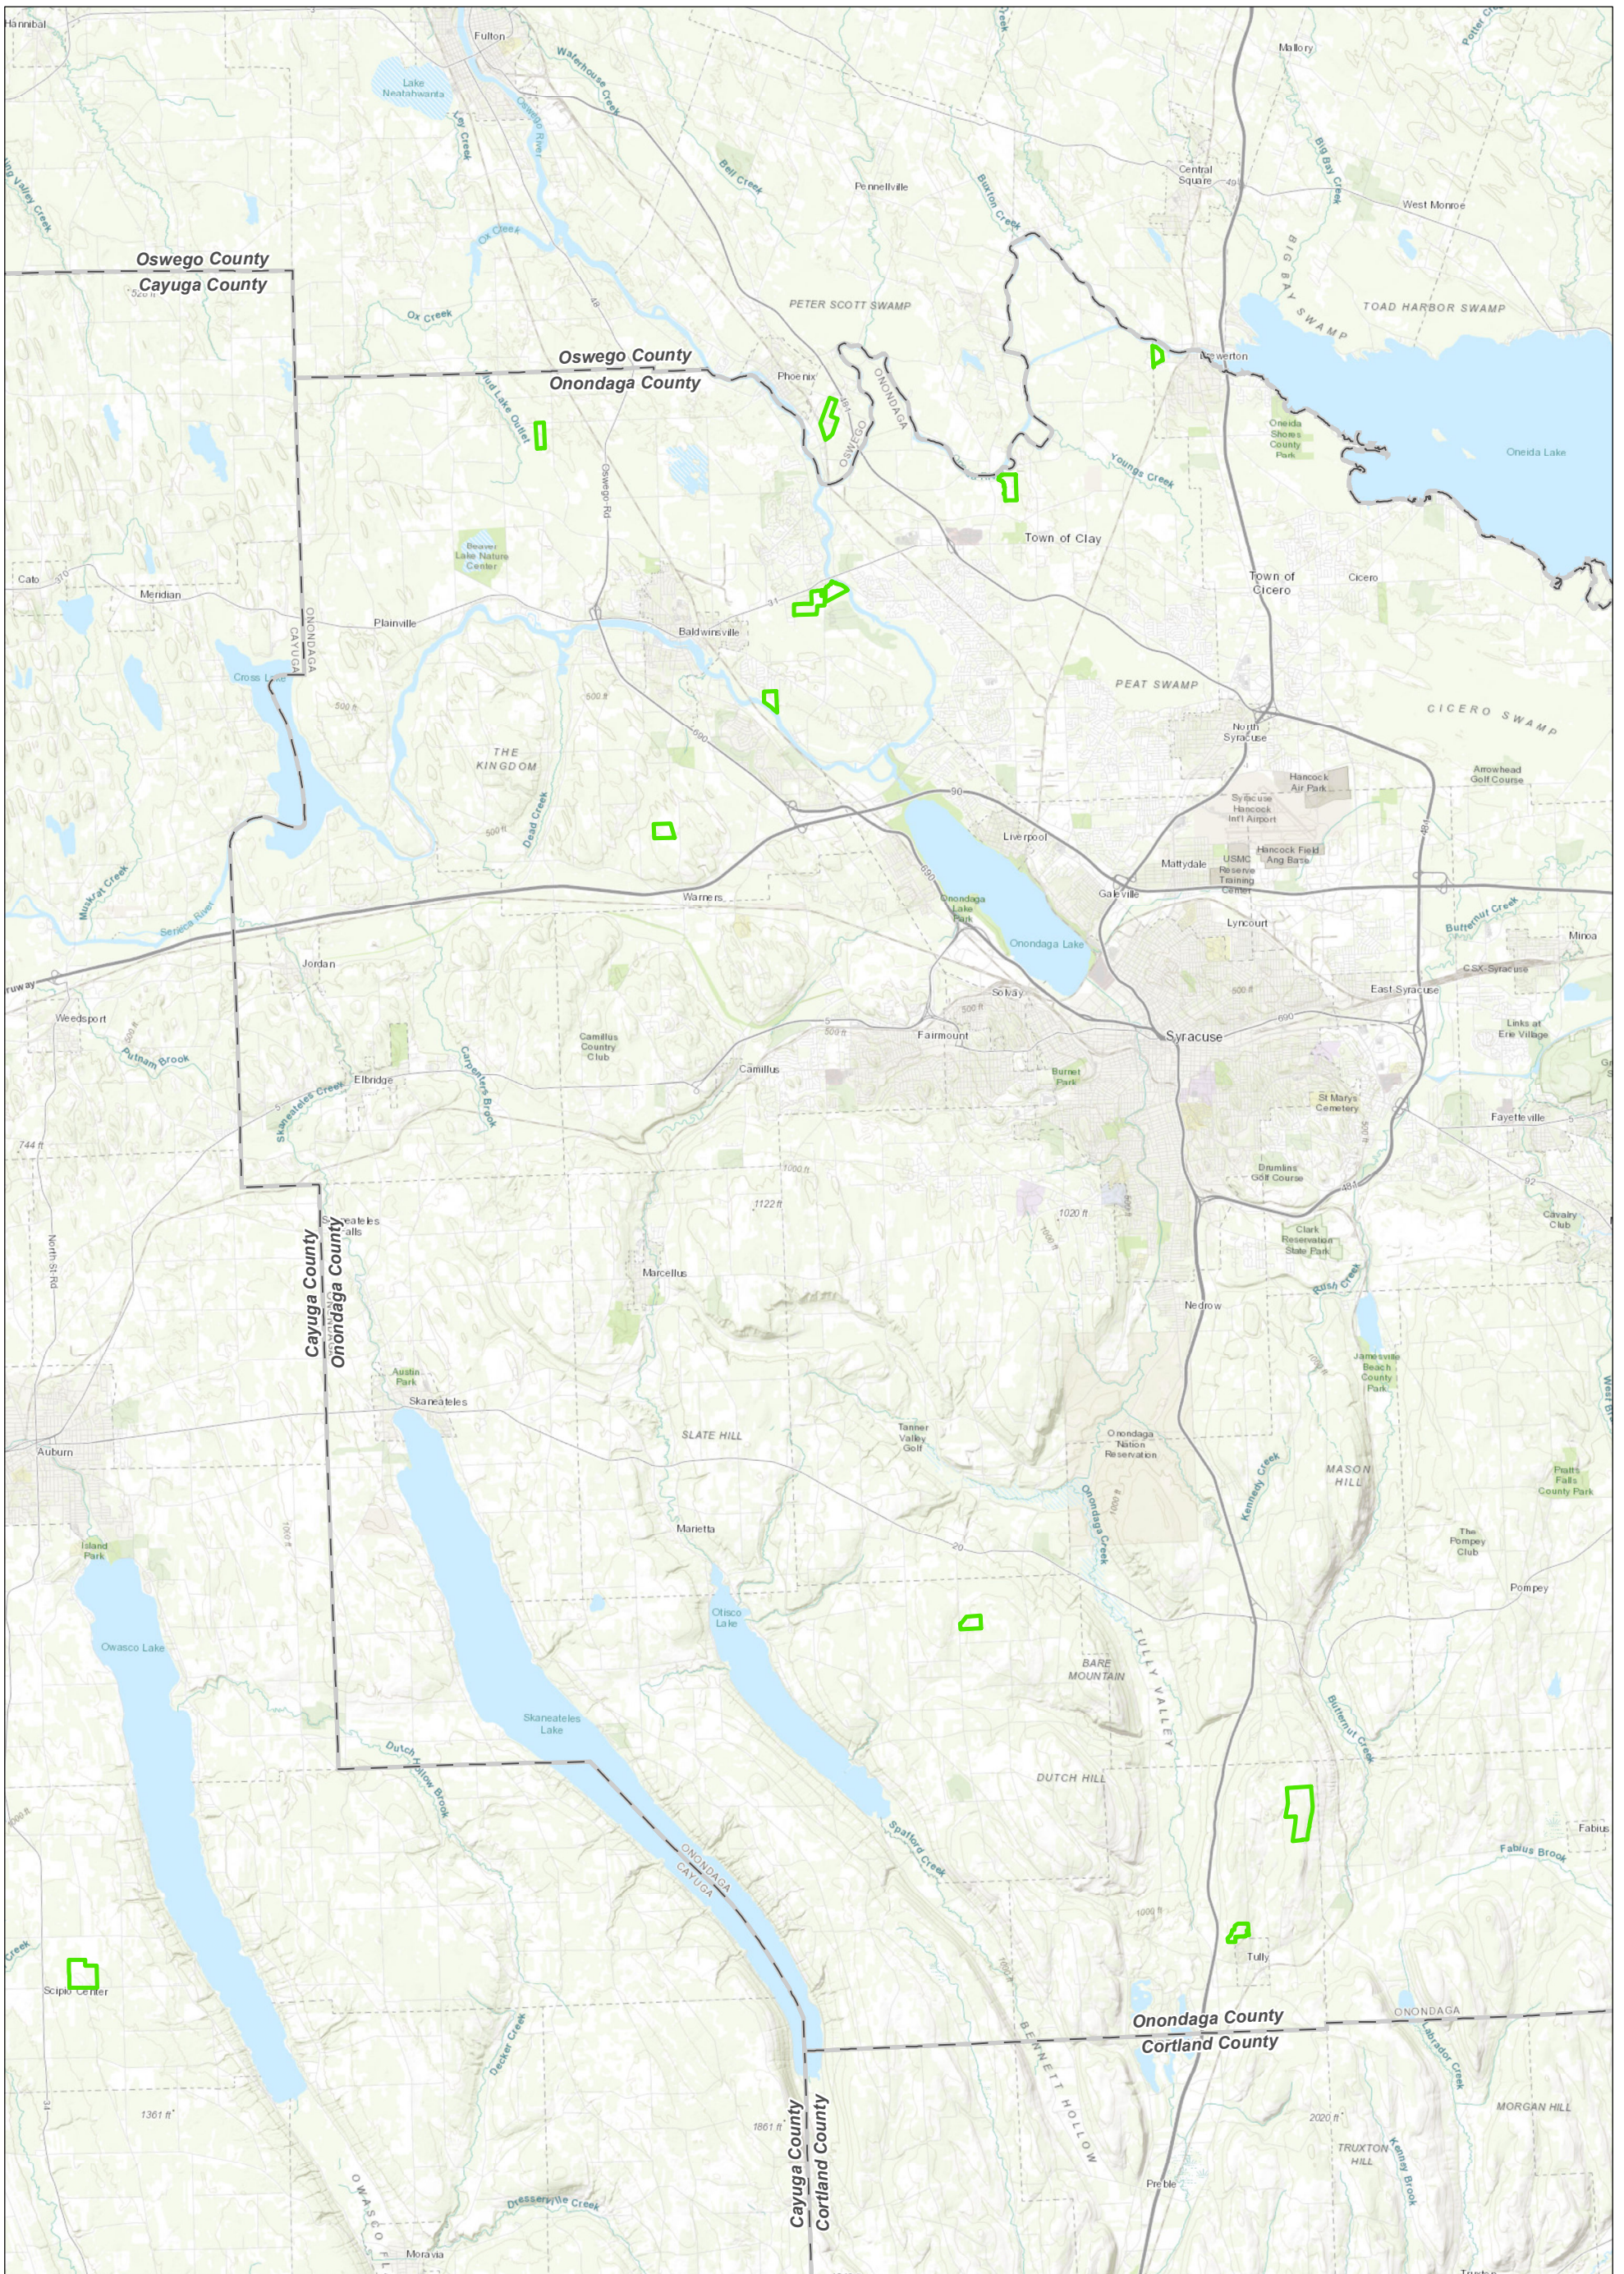

FIGURE 2 MAY 2020

Map Produced by 

-  County Boundary
-  Solar Project
-  Project Area

DRAFT

Data: NYS Office of Information Technology Services,
GIS Program Office, 2018
Base Map: USGS/The National Map

**GRASSLAND STUDY AREA
NEW YORK COUNTY
EXCELSIOR
SOLAR ENERGY CENTER, LLC
TOWN OF BYRON, NY**

FIGURE 2 MAY 2020

Map Produced by 

- County Boundary
- Solar Project
- Project Area

DRAFT

Data: NYS Office of Information Technology Services,
GIS Program Office, 2018
Base Map: USGS/The National Map

GRASSLAND STUDY AREA
NEW YORK COUNTY
EXCELSIOR
SOLAR ENERGY CENTER, LLC
TOWN OF BYRON, NY

FIGURE 2 MAY 2020

Map Produced by 

-  County Boundary
-  Solar Project
-  Project Area

DRAFT

Data: NYS Office of Information Technology Services,
GIS Program Office, 2018
Base Map: USGS/The National Map

MAP LOCATION