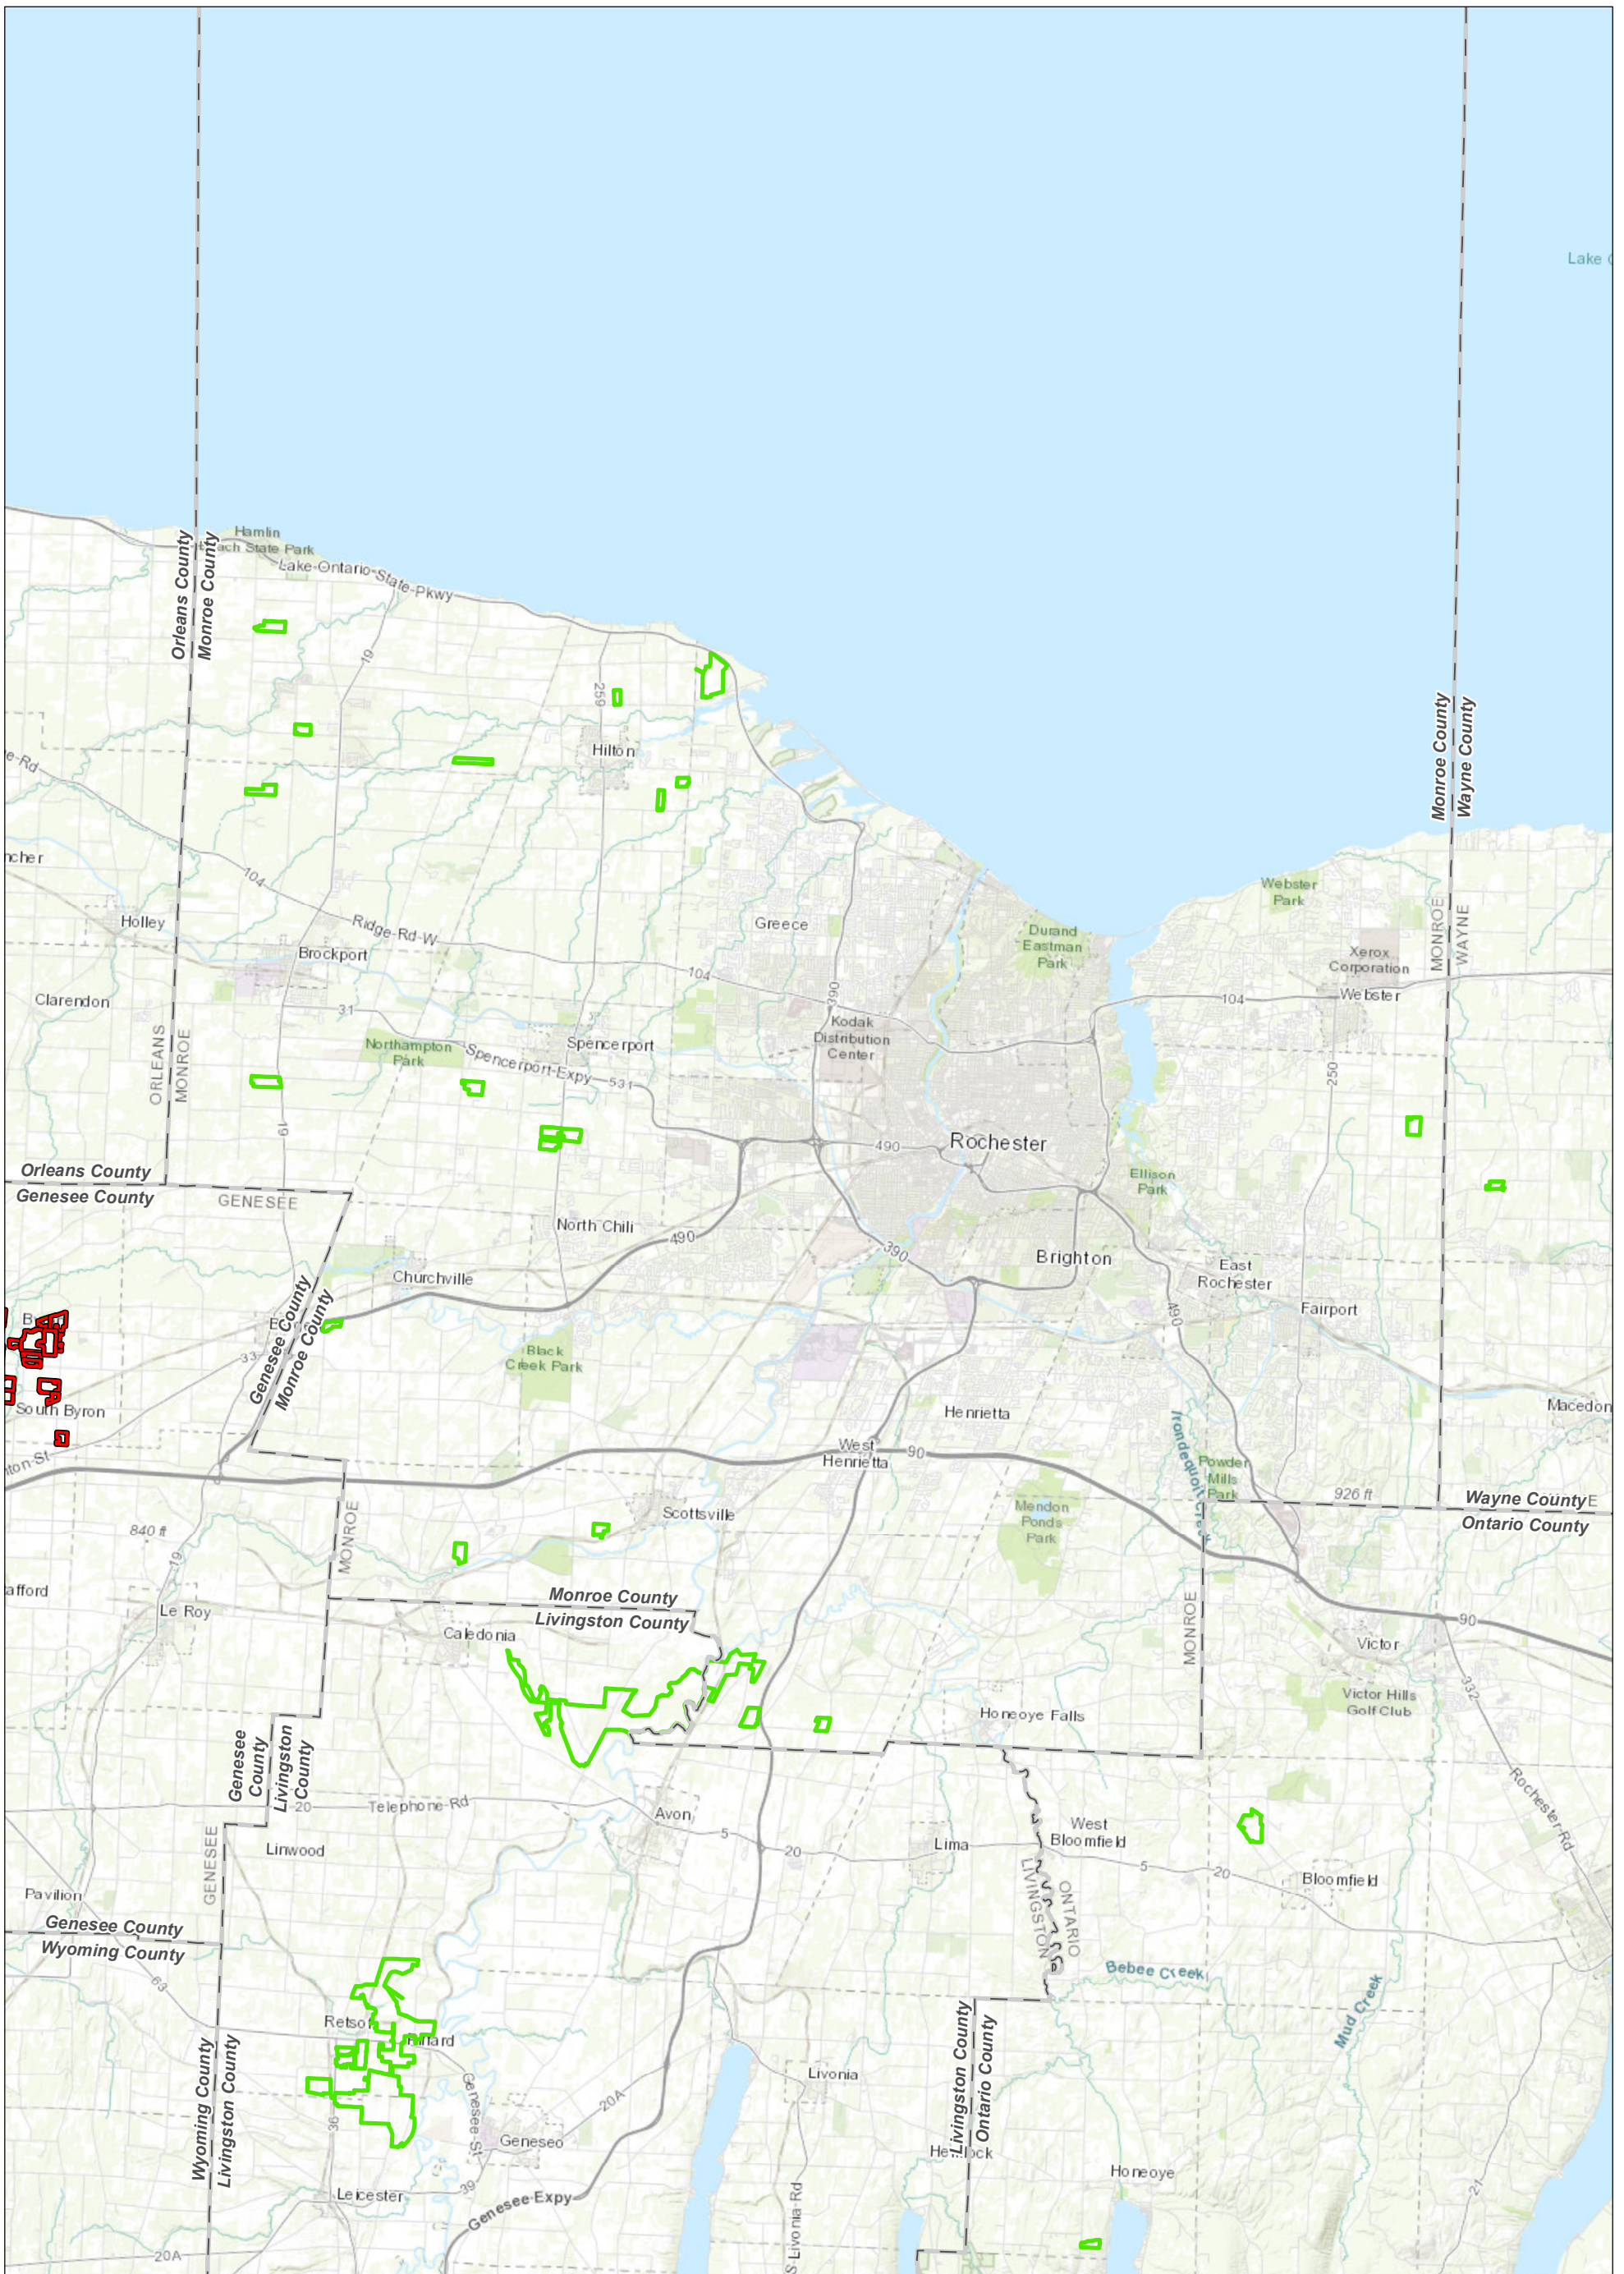

DRAFT

-  County Boundary
-  Project Area

MAP LOCATION

**GRASSLAND STUDY AREA
NEW YORK COUNTY
EXCELSIOR
SOLAR ENERGY CENTER, LLC
TOWN OF BYRON, NY**

FIGURE 2 | MAY 2020

Map Produced by 

-  County Boundary
-  Solar Project
-  Project Area

DRAFT

Data: NYS Office of Information Technology Services,
GIS Program Office, 2018
Base Map: USGS/The National Map

**GRASSLAND STUDY AREA
NEW YORK COUNTY**

**EXCELSIOR
SOLAR ENERGY CENTER, LLC
TOWN OF BYRON, NY**

FIGURE 2 MAY 2020

Map Produced by 

-  County Boundary
-  Solar Project
-  Project Area

DRAFT

Data: NYS Office of Information Technology Services,
GIS Program Office, 2018
Base Map: USGS/The National Map

**GRASSLAND STUDY AREA
NEW YORK COUNTY
EXCELSIOR
SOLAR ENERGY CENTER, LLC
TOWN OF BYRON, NY**

FIGURE 2 MAY 2020

Map Produced by 

- County Boundary
- Solar Project
- Project Area

DRAFT

Data: NYS Office of Information Technology Services,
GIS Program Office, 2018
Base Map: USGS/The National Map

GRASSLAND STUDY AREA
NEW YORK COUNTY
EXCELSIOR
SOLAR ENERGY CENTER, LLC
TOWN OF BYRON, NY