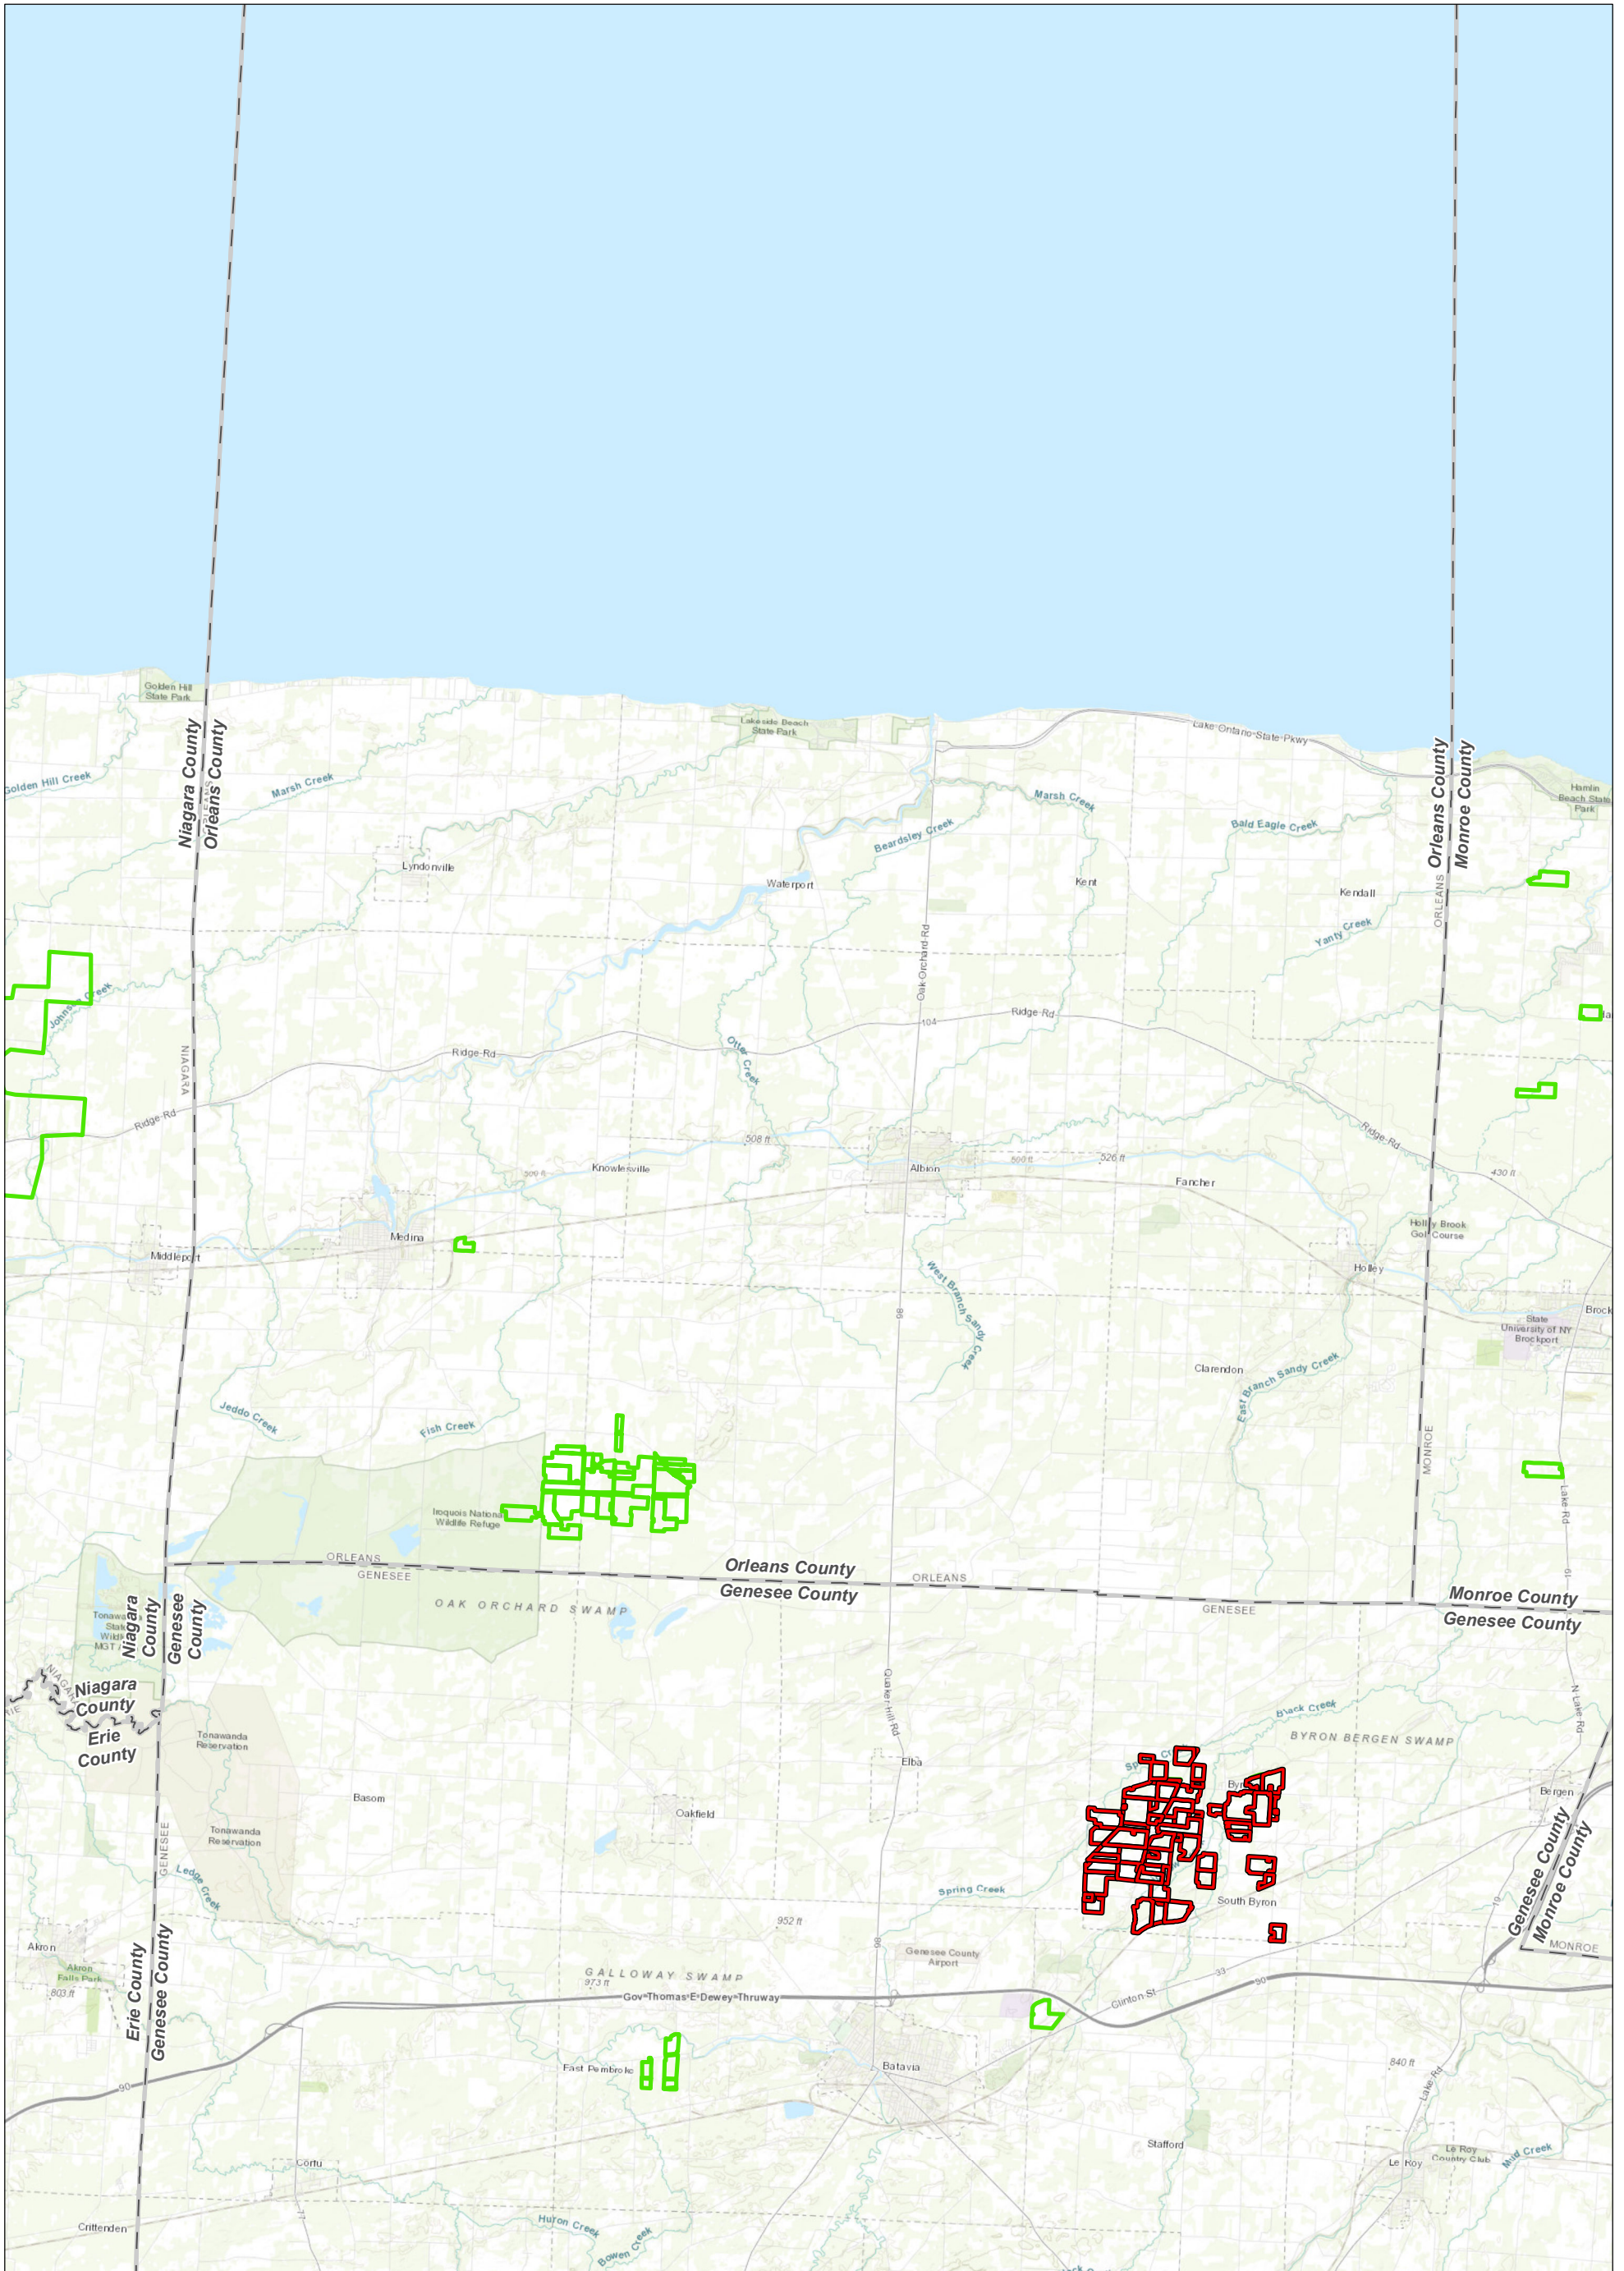

DRAFT

-  County Boundary
-  Project Area

MAP LOCATION

**GRASSLAND STUDY AREA
NEW YORK COUNTY
EXCELSIOR
SOLAR ENERGY CENTER, LLC
TOWN OF BYRON, NY**

FIGURE 2 | MAY 2020

Map Produced by 

-  County Boundary
-  Solar Project
-  Project Area

FIGURE 2 MAY 2020

Map Produced by 

-  County Boundary
-  Solar Project
-  Project Area

DRAFT

Data: NYS Office of Information Technology Services,
GIS Program Office, 2018
Base Map: USGS/The National Map

**GRASSLAND STUDY AREA
NEW YORK COUNTY
EXCELSIOR
SOLAR ENERGY CENTER, LLC
TOWN OF BYRON, NY**

FIGURE 2 MAY 2020

Map Produced by 

-  County Boundary
-  Solar Project
-  Project Area

DRAFT

Data: NYS Office of Information Technology Services,
GIS Program Office, 2018
Base Map: USGS/The National Map

MAP LOCATION

MAP LOCATION

**GRASSLAND STUDY AREA
NEW YORK COUNTY
EXCELSIOR
SOLAR ENERGY CENTER, LLC
TOWN OF BYRON, NY**

FIGURE 2

MAY 2020

Map Produced by 

-  County Boundary
-  Solar Project
-  Project Area

DRAFT

Data: NYS Office of Information Technology Services,
GIS Program Office, 2018
Base Map: USGS/The National Map