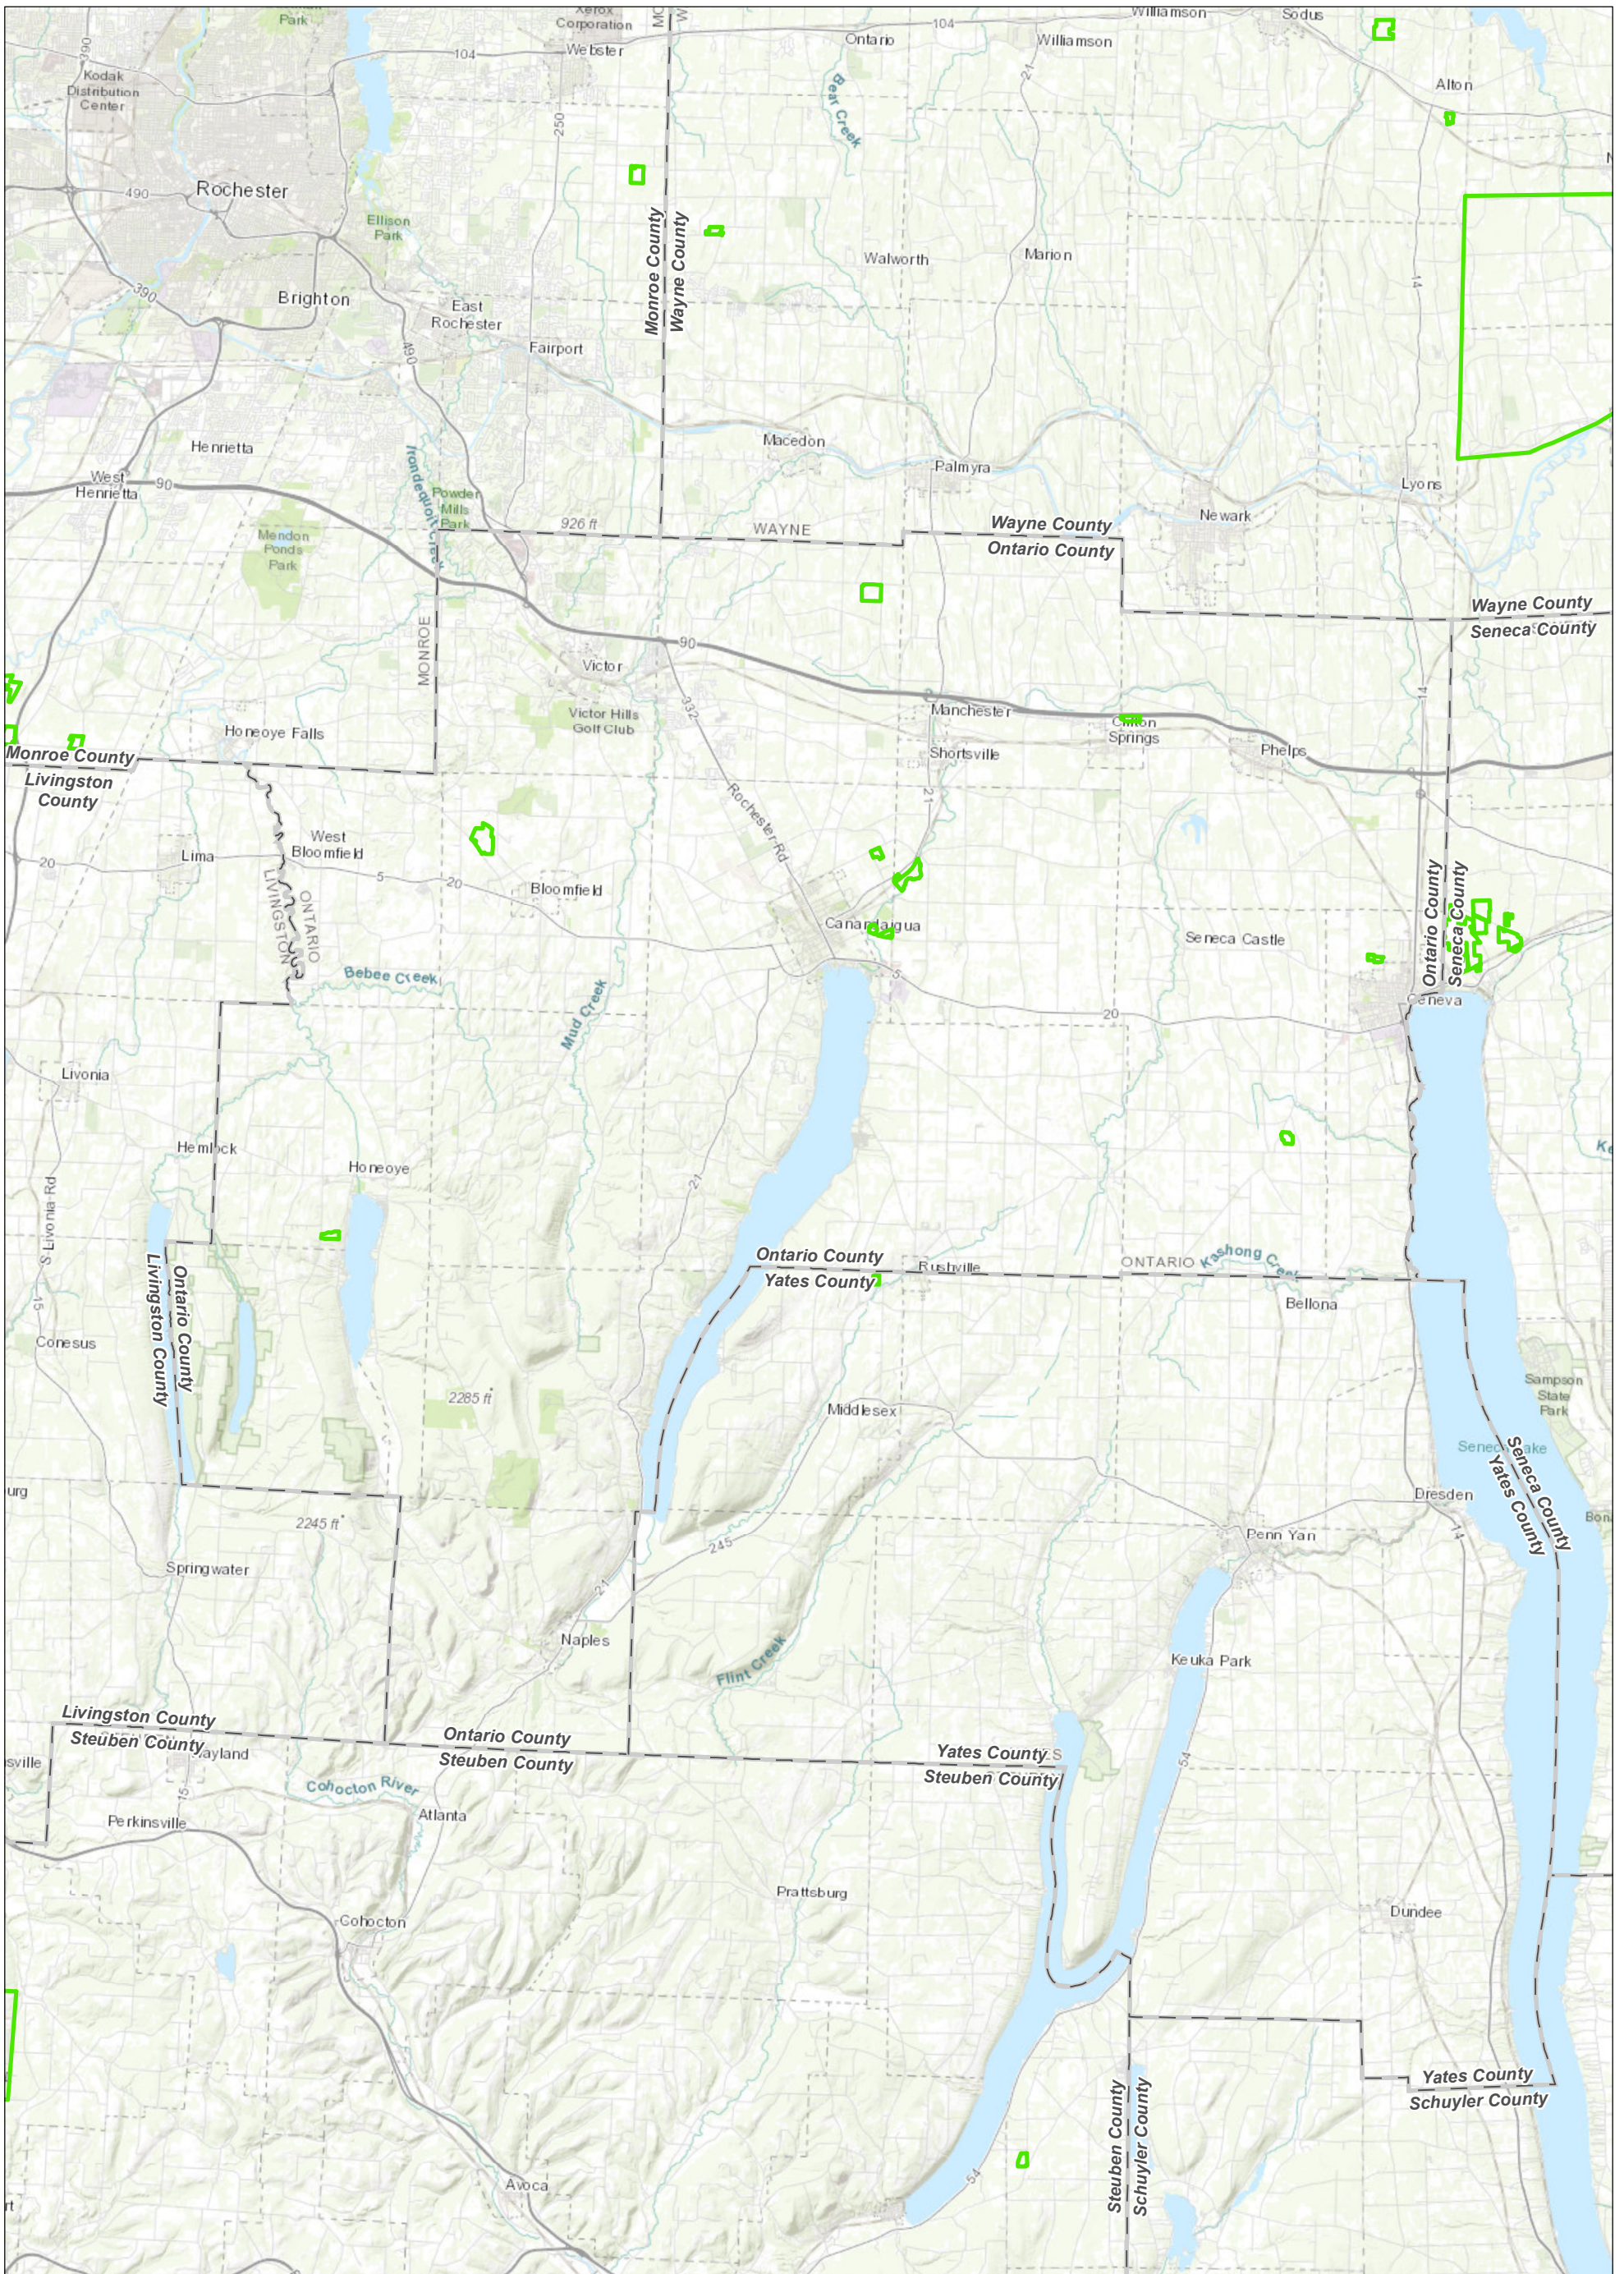

- County Boundary
- Solar Project
- Project Area

DRAFT

Data: NYS Office of Information Technology Services,
GIS Program Office, 2018
Base Map: USGS/The National Map

MAP LOCATION

**GRASSLAND STUDY AREA
NEW YORK COUNTY
EXCELSIOR
SOLAR ENERGY CENTER, LLC
TOWN OF BYRON, NY**

FIGURE 2

MAY 2020

Map Produced by