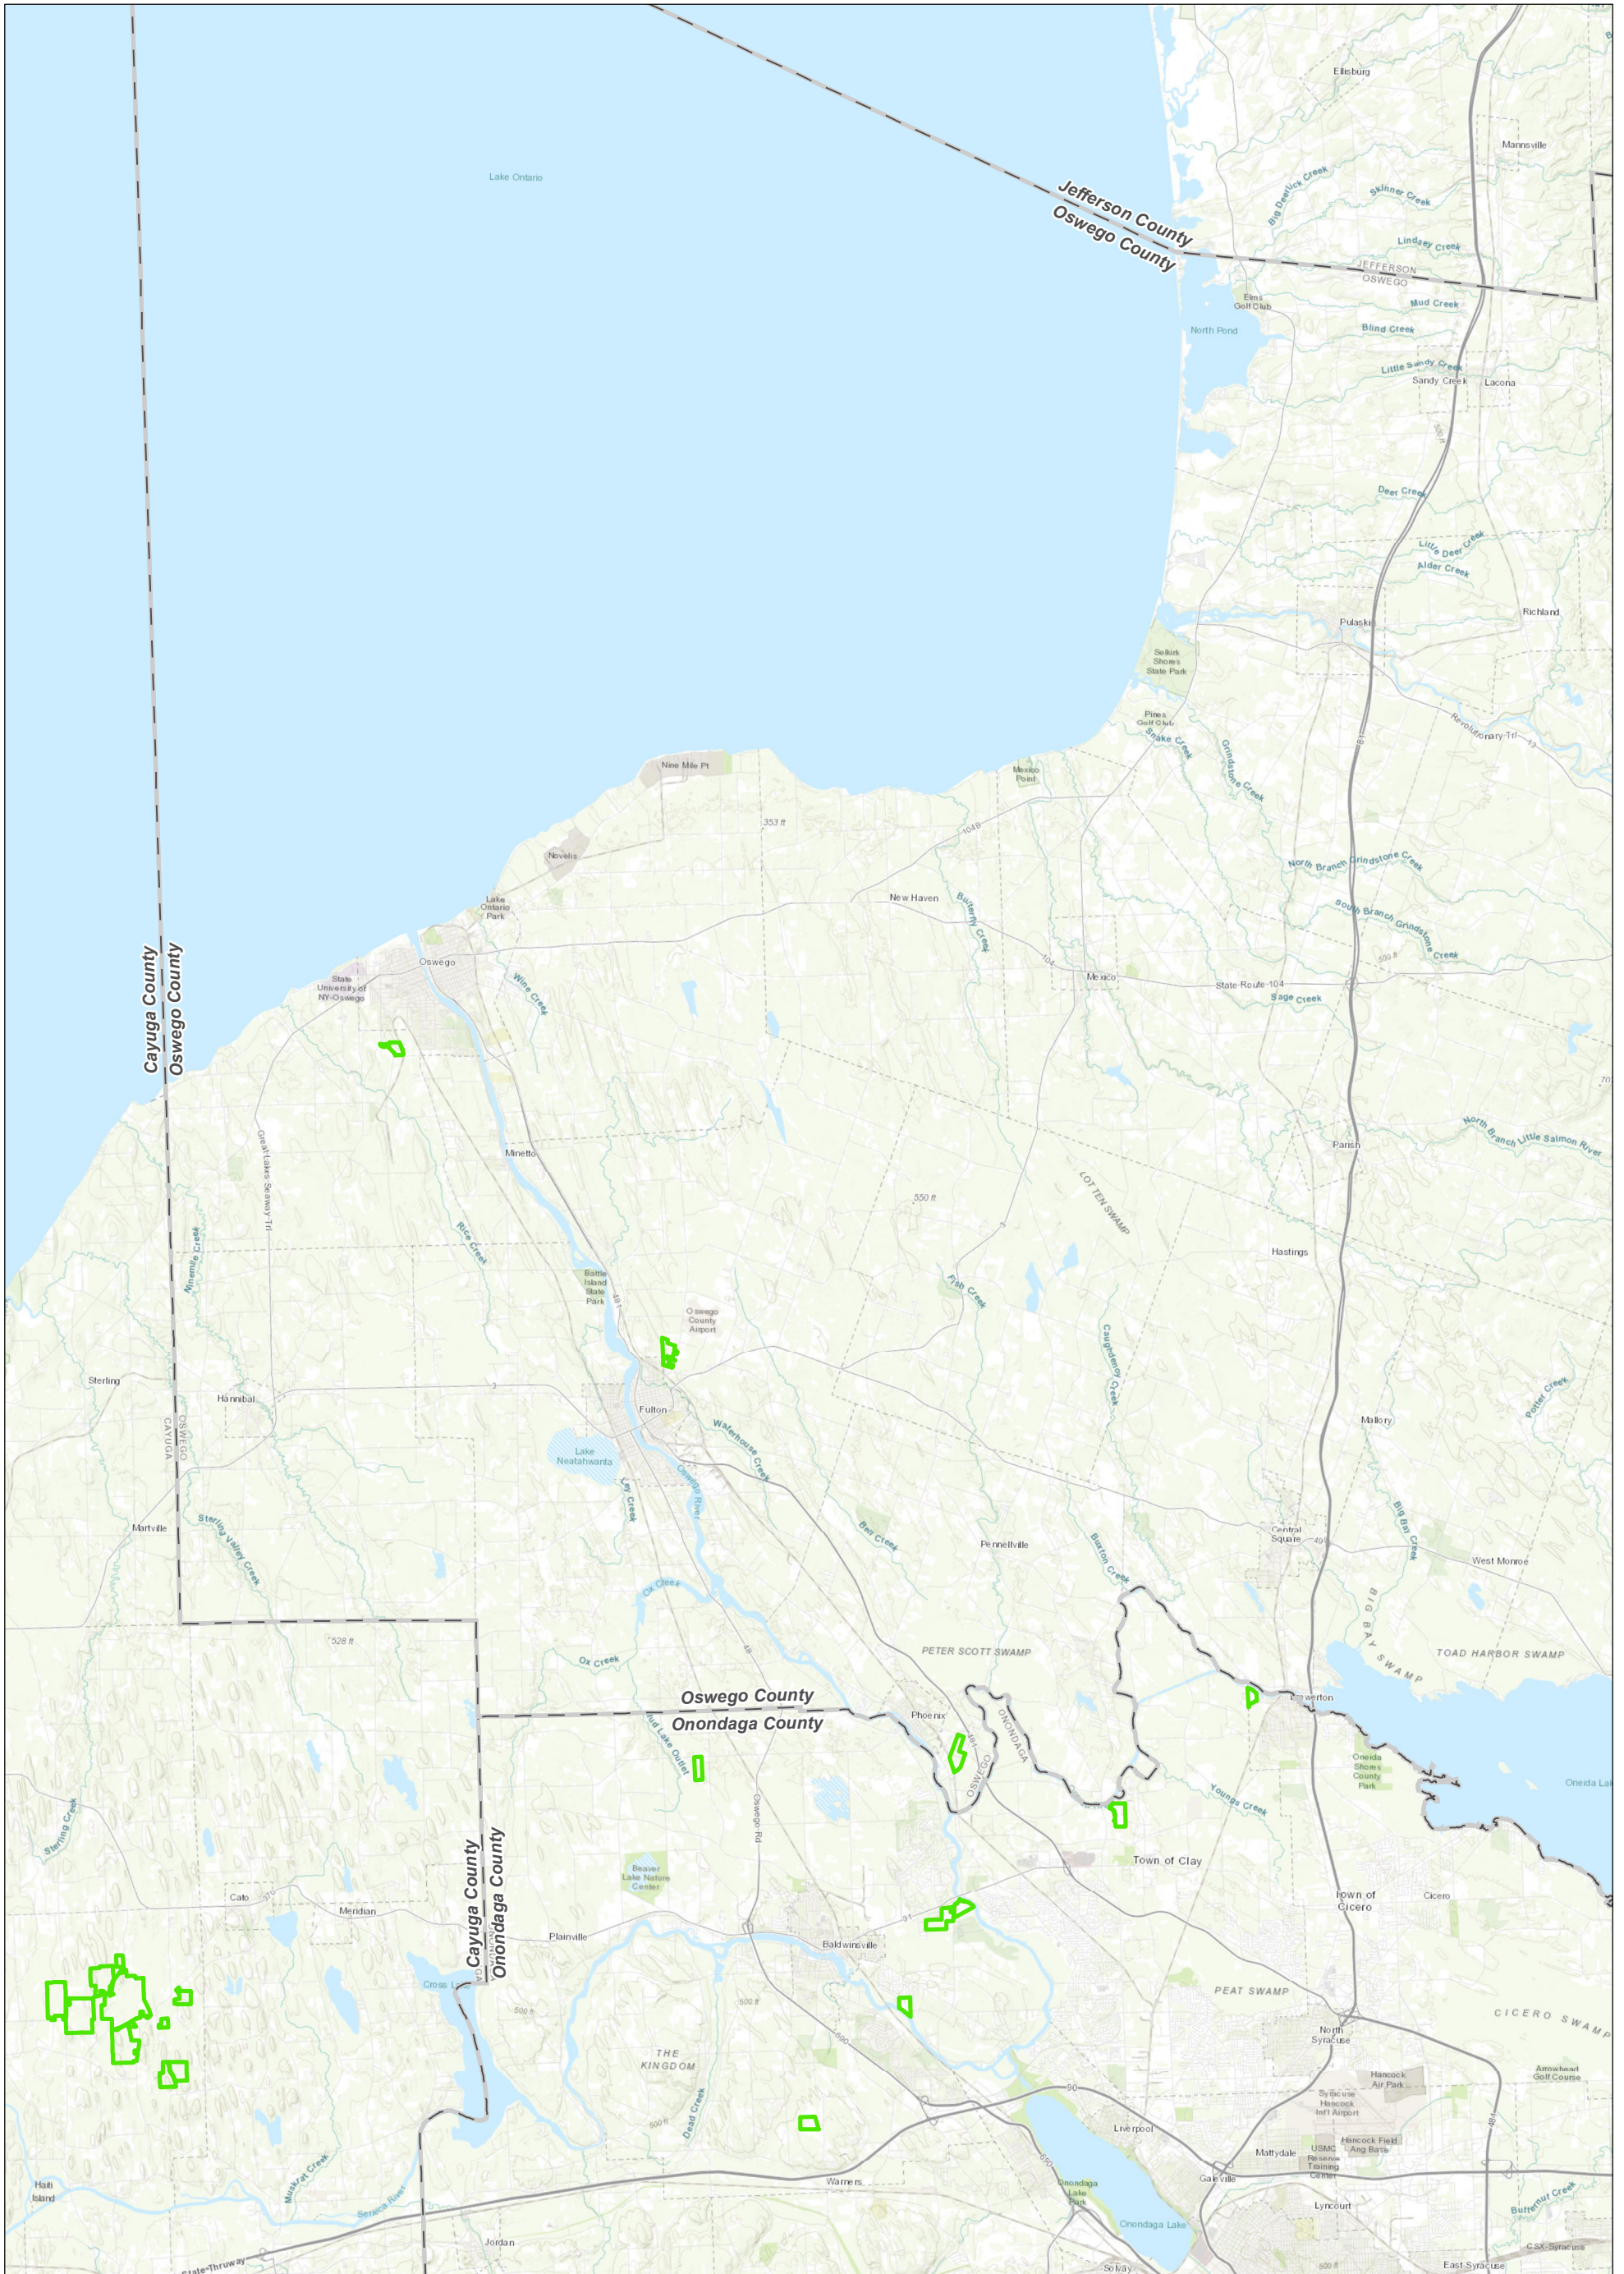

- County Boundary
- Solar Project
- Project Area

DRAFT

Data: NYS Office of Information Technology Services,
GIS Program Office, 2018
Base Map: USGS/The National Map

MAP LOCATION

**GRASSLAND STUDY AREA
NEW YORK COUNTY
EXCELSIOR
SOLAR ENERGY CENTER, LLC
TOWN OF BYRON, NY**

FIGURE 2

MAY 2020

Map Produced by