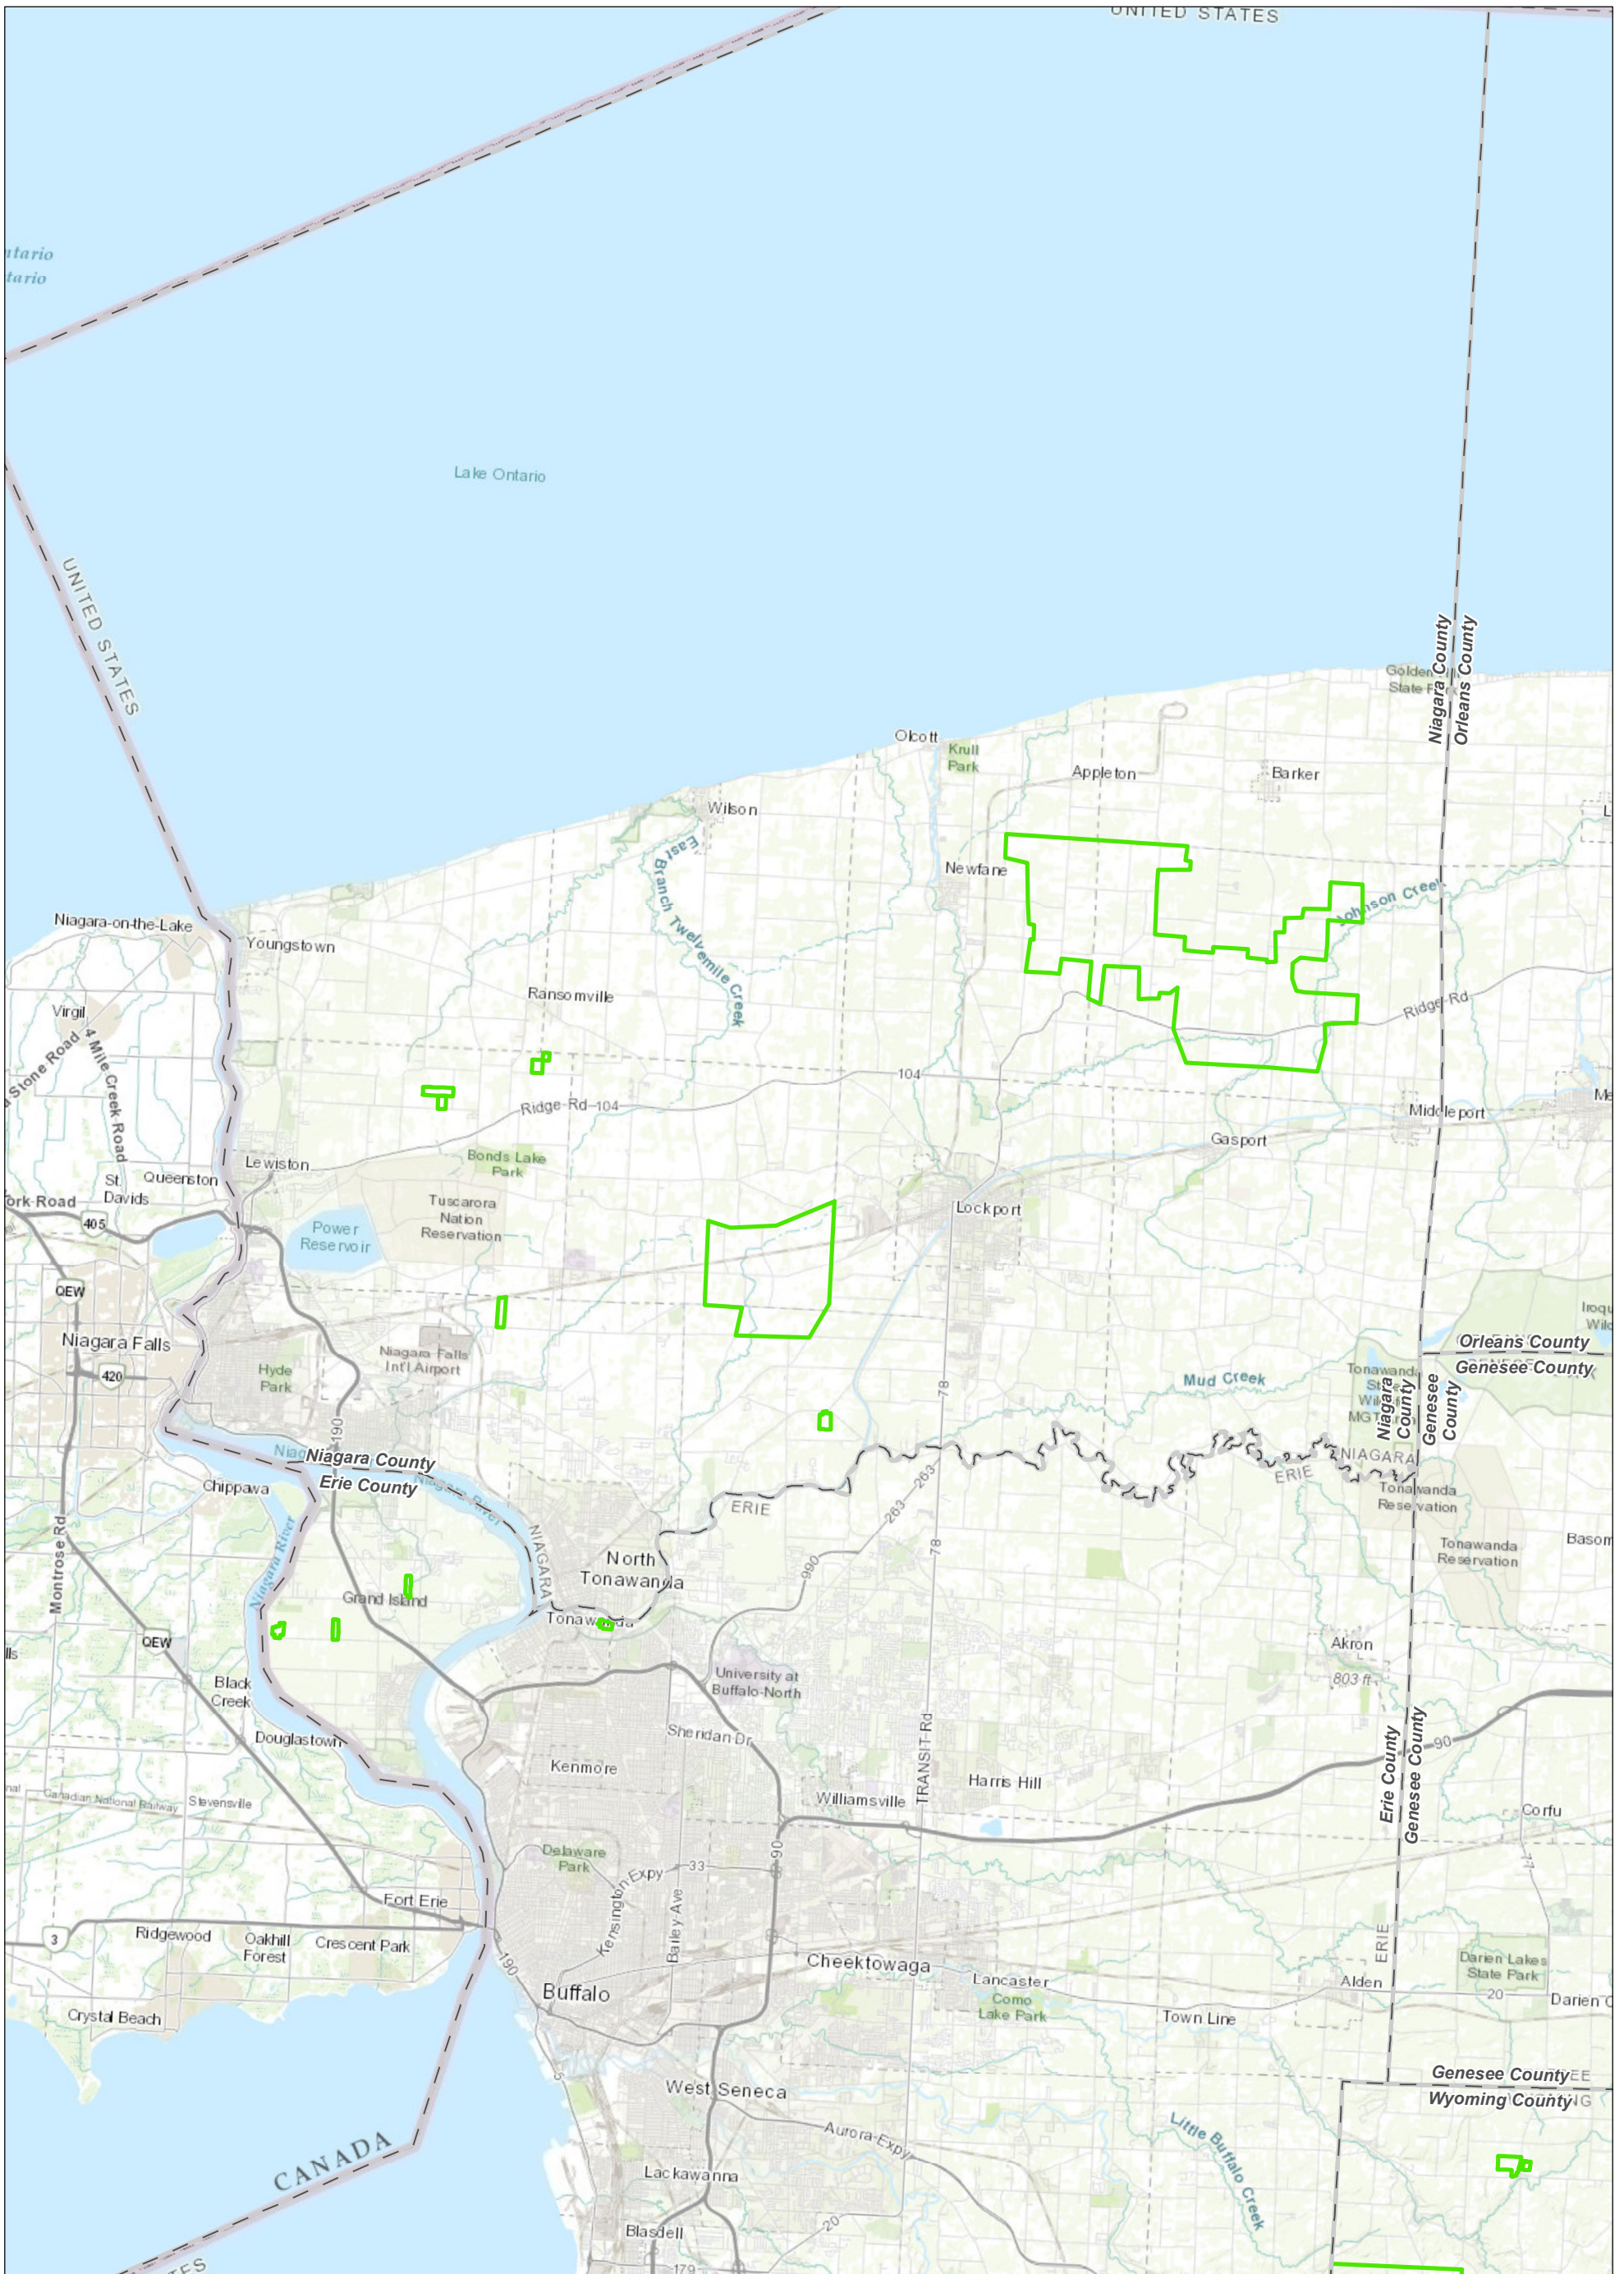

DRAFT

-  County Boundary
-  Project Area

MAP LOCATION

**GRASSLAND STUDY AREA
NEW YORK COUNTY
EXCELSIOR
SOLAR ENERGY CENTER, LLC
TOWN OF BYRON, NY**

FIGURE 2 | MAY 2020

Map Produced by 

-  County Boundary
-  Solar Project
-  Project Area

DRAFT

Data: NYS Office of Information Technology Services,
GIS Program Office, 2018
Base Map: USGS/The National Map

**GRASSLAND STUDY AREA
NEW YORK COUNTY**

**EXCELSIOR
SOLAR ENERGY CENTER, LLC
TOWN OF BYRON, NY**

FIGURE 2 MAY 2020

Map Produced by 

-  County Boundary
-  Solar Project
-  Project Area

DRAFT

Data: NYS Office of Information Technology Services,
GIS Program Office, 2018
Base Map: USGS/The National Map

**GRASSLAND STUDY AREA
NEW YORK COUNTY
EXCELSIOR
SOLAR ENERGY CENTER, LLC
TOWN OF BYRON, NY**

FIGURE 2 MAY 2020

Map Produced by 

- County Boundary
- Solar Project
- Project Area

DRAFT

Data: NYS Office of Information Technology Services,
GIS Program Office, 2018
Base Map: USGS/The National Map

GRASSLAND STUDY AREA
NEW YORK COUNTY
EXCELSIOR
SOLAR ENERGY CENTER, LLC
TOWN OF BYRON, NY