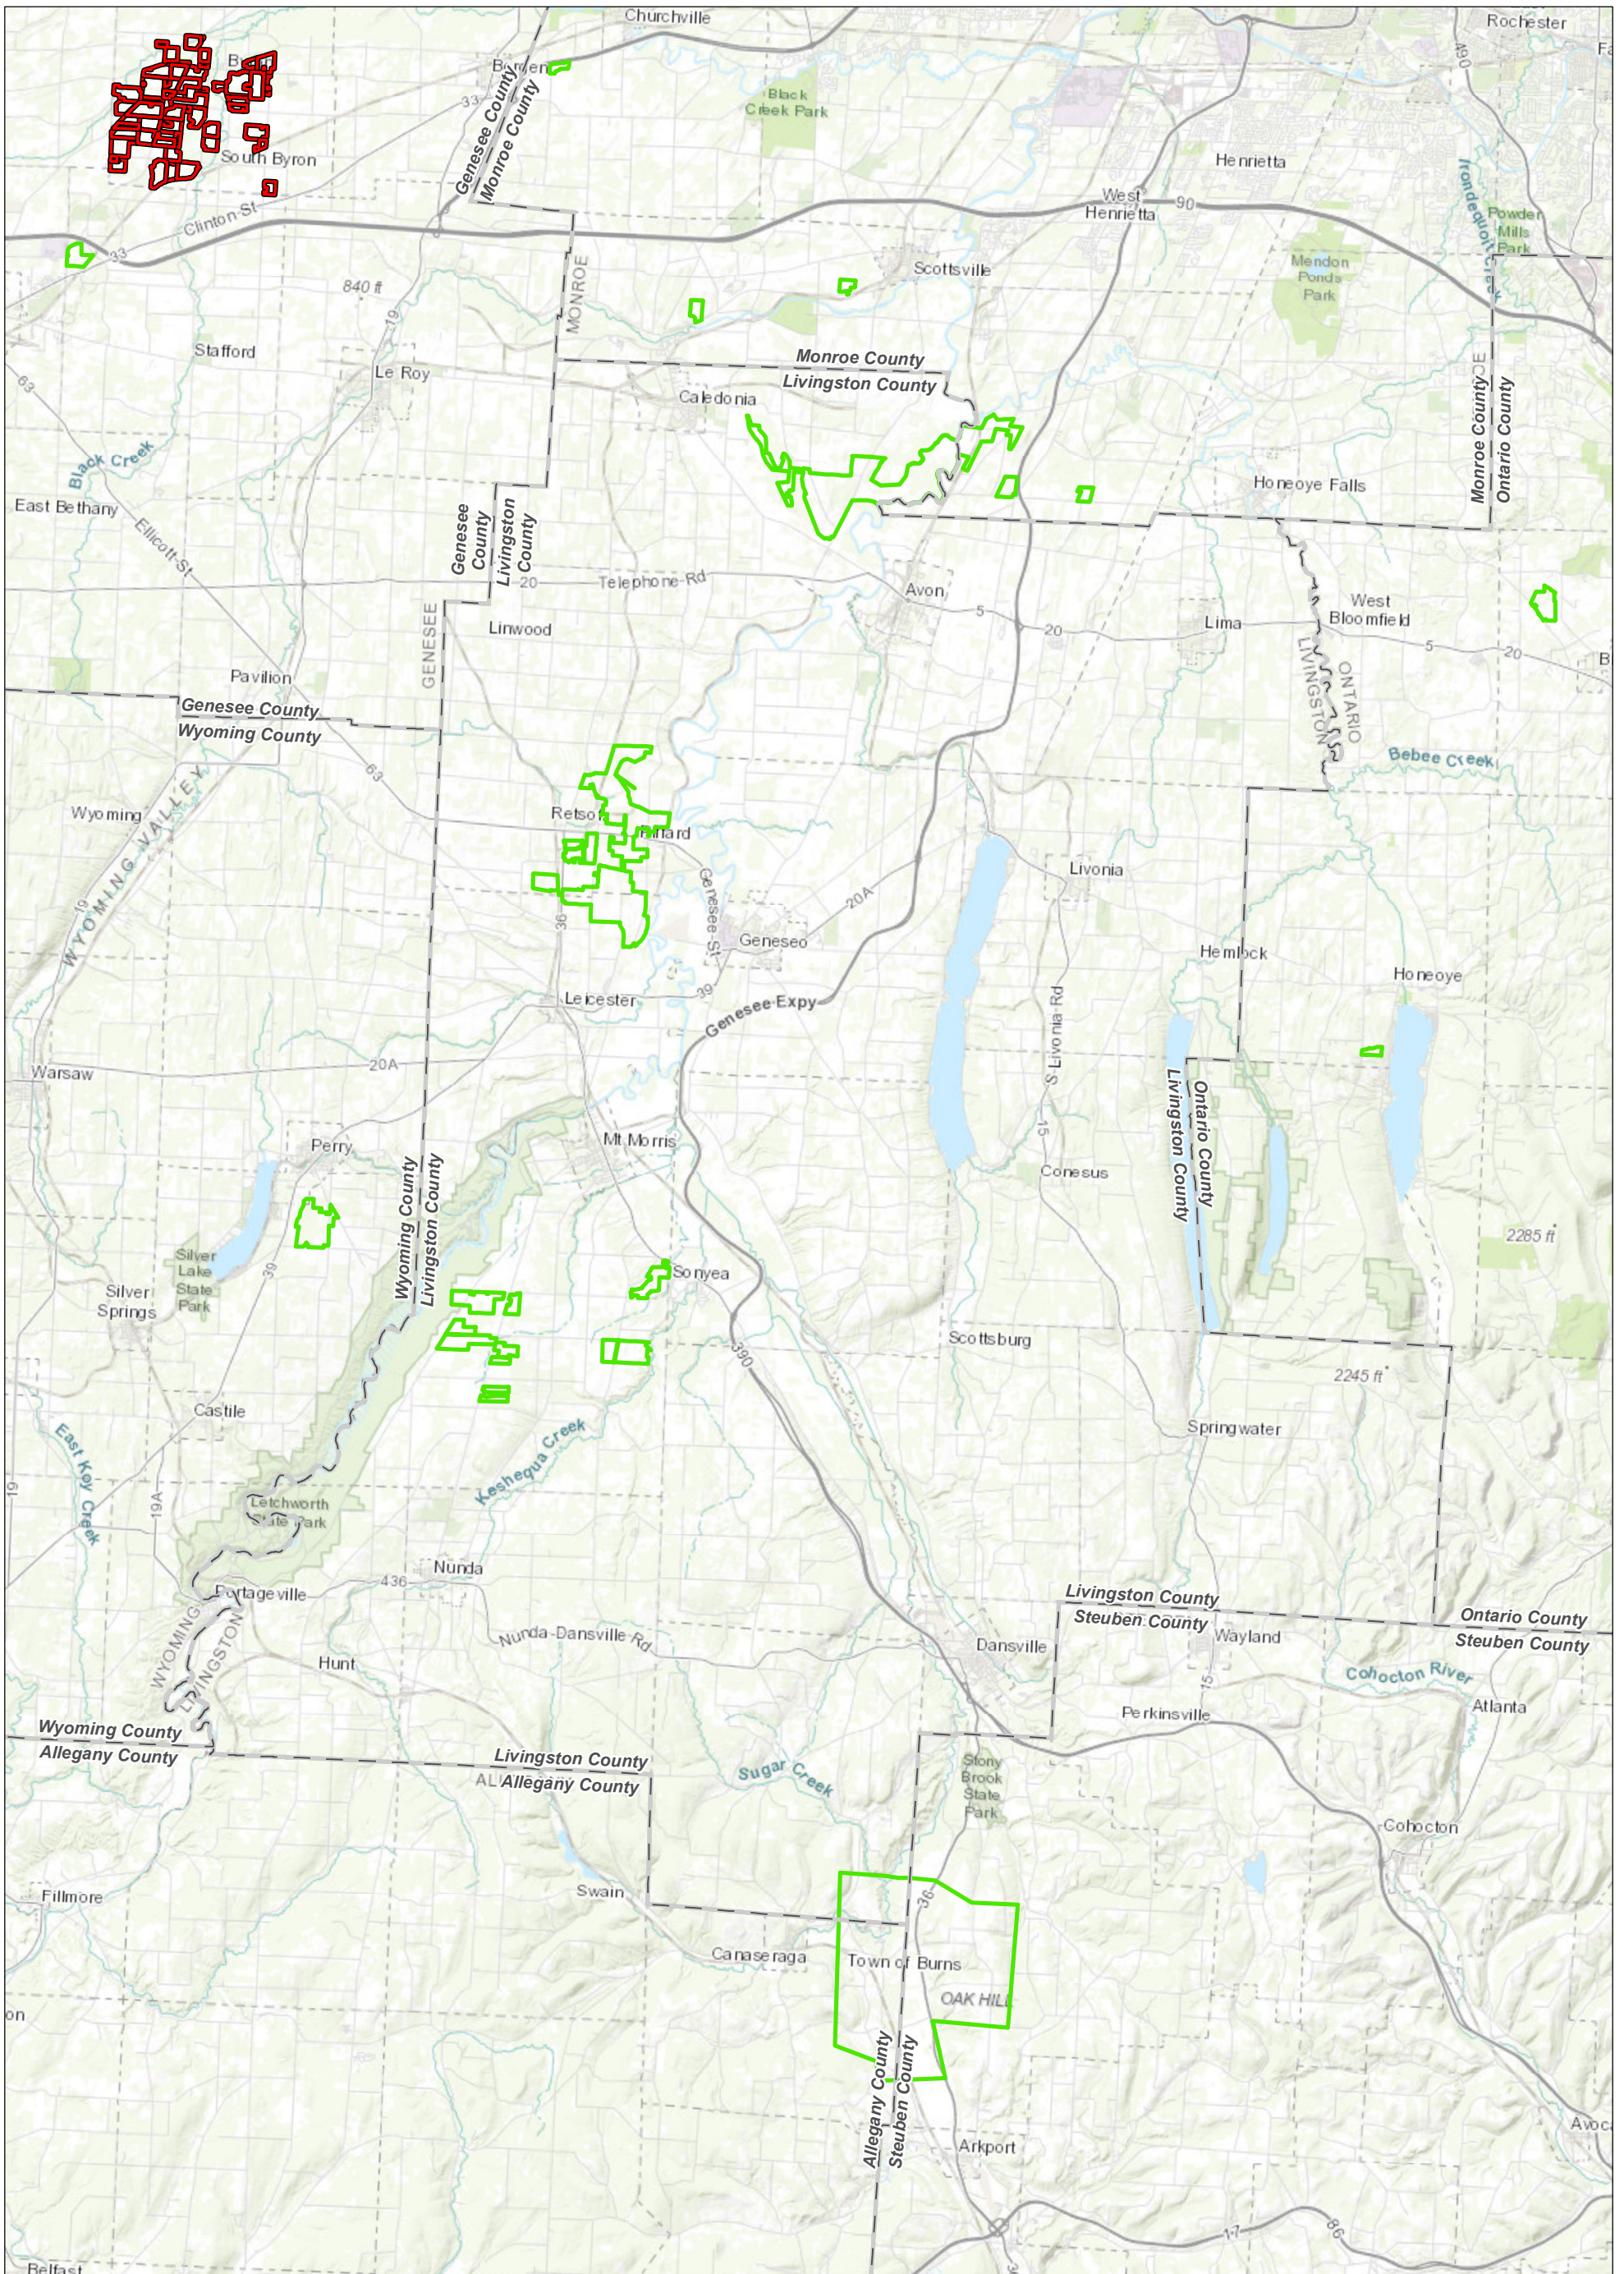

DRAFT

-  County Boundary
-  Project Area

MAP LOCATION

**GRASSLAND STUDY AREA
NEW YORK COUNTY
EXCELSIOR
SOLAR ENERGY CENTER, LLC
TOWN OF BYRON, NY**

FIGURE 2 | MAY 2020

Map Produced by 

-  County Boundary
-  Solar Project
-  Project Area

DRAFT

Data: NYS Office of Information Technology Services,
GIS Program Office, 2018
Base Map: USGS/The National Map

**GRASSLAND STUDY AREA
NEW YORK COUNTY**

**EXCELSIOR
SOLAR ENERGY CENTER, LLC
TOWN OF BYRON, NY**

FIGURE 2 MAY 2020

Map Produced by 

-  County Boundary
-  Solar Project
-  Project Area

DRAFT

Data: NYS Office of Information Technology Services,
GIS Program Office, 2018
Base Map: USGS/The National Map

**GRASSLAND STUDY AREA
NEW YORK COUNTY
EXCELSIOR
SOLAR ENERGY CENTER, LLC
TOWN OF BYRON, NY**

FIGURE 2 MAY 2020

Map Produced by 

-  County Boundary
-  Solar Project
-  Project Area

DRAFT

Data: NYS Office of Information Technology Services,
GIS Program Office, 2018
Base Map: USGS/The National Map

MAP LOCATION